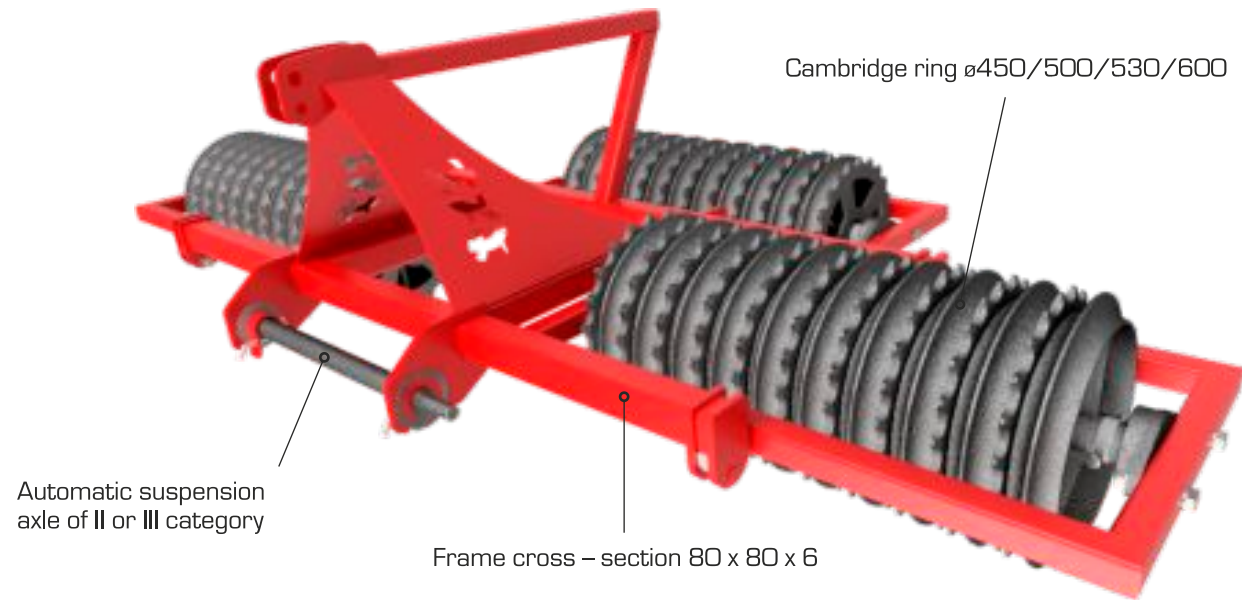

# MOUNTED PRESEEDING ROLLER

Mounted Preseeding Roller is dedicated to small and middle farms. It is perfect for crushing soil lumps.

## WPZ

Model	WPZ30	WPZ34
Width [m]	3,0	3,4
Power requirement [hp]	60 - 70	80 - 100
Weight [kg]	1230	1330
Efficiency [ha/h]	2,5 - 3,5	3,0 - 4,0